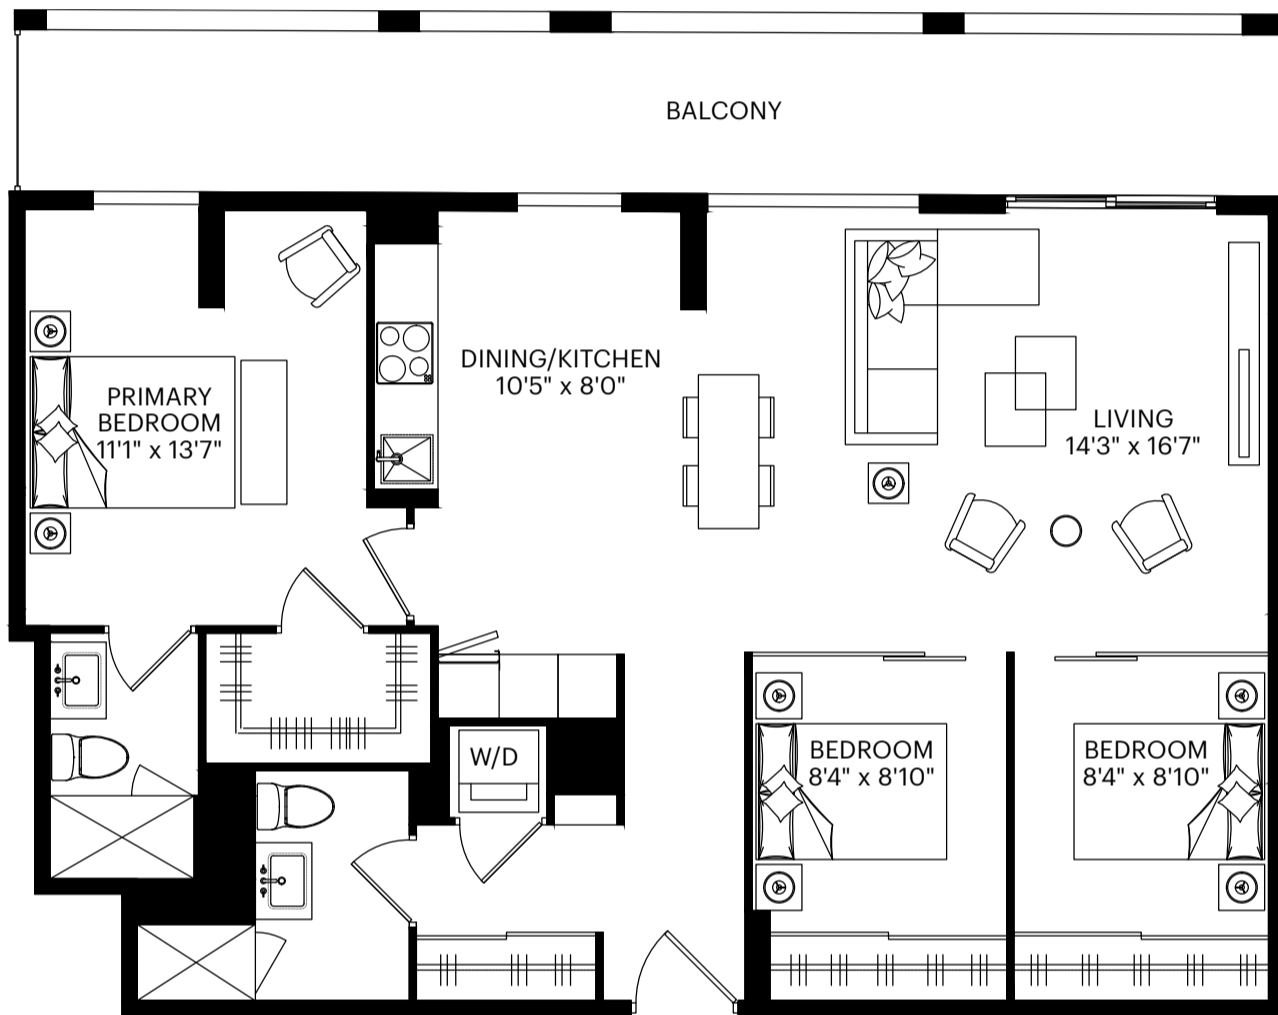

**3 G** **1084** SQ.FT. SUITE  
UP TO: **215** SQ.FT. BALCONY

UNIT REPEATS ON FLOORS:  
2

SUITE NO.  
214